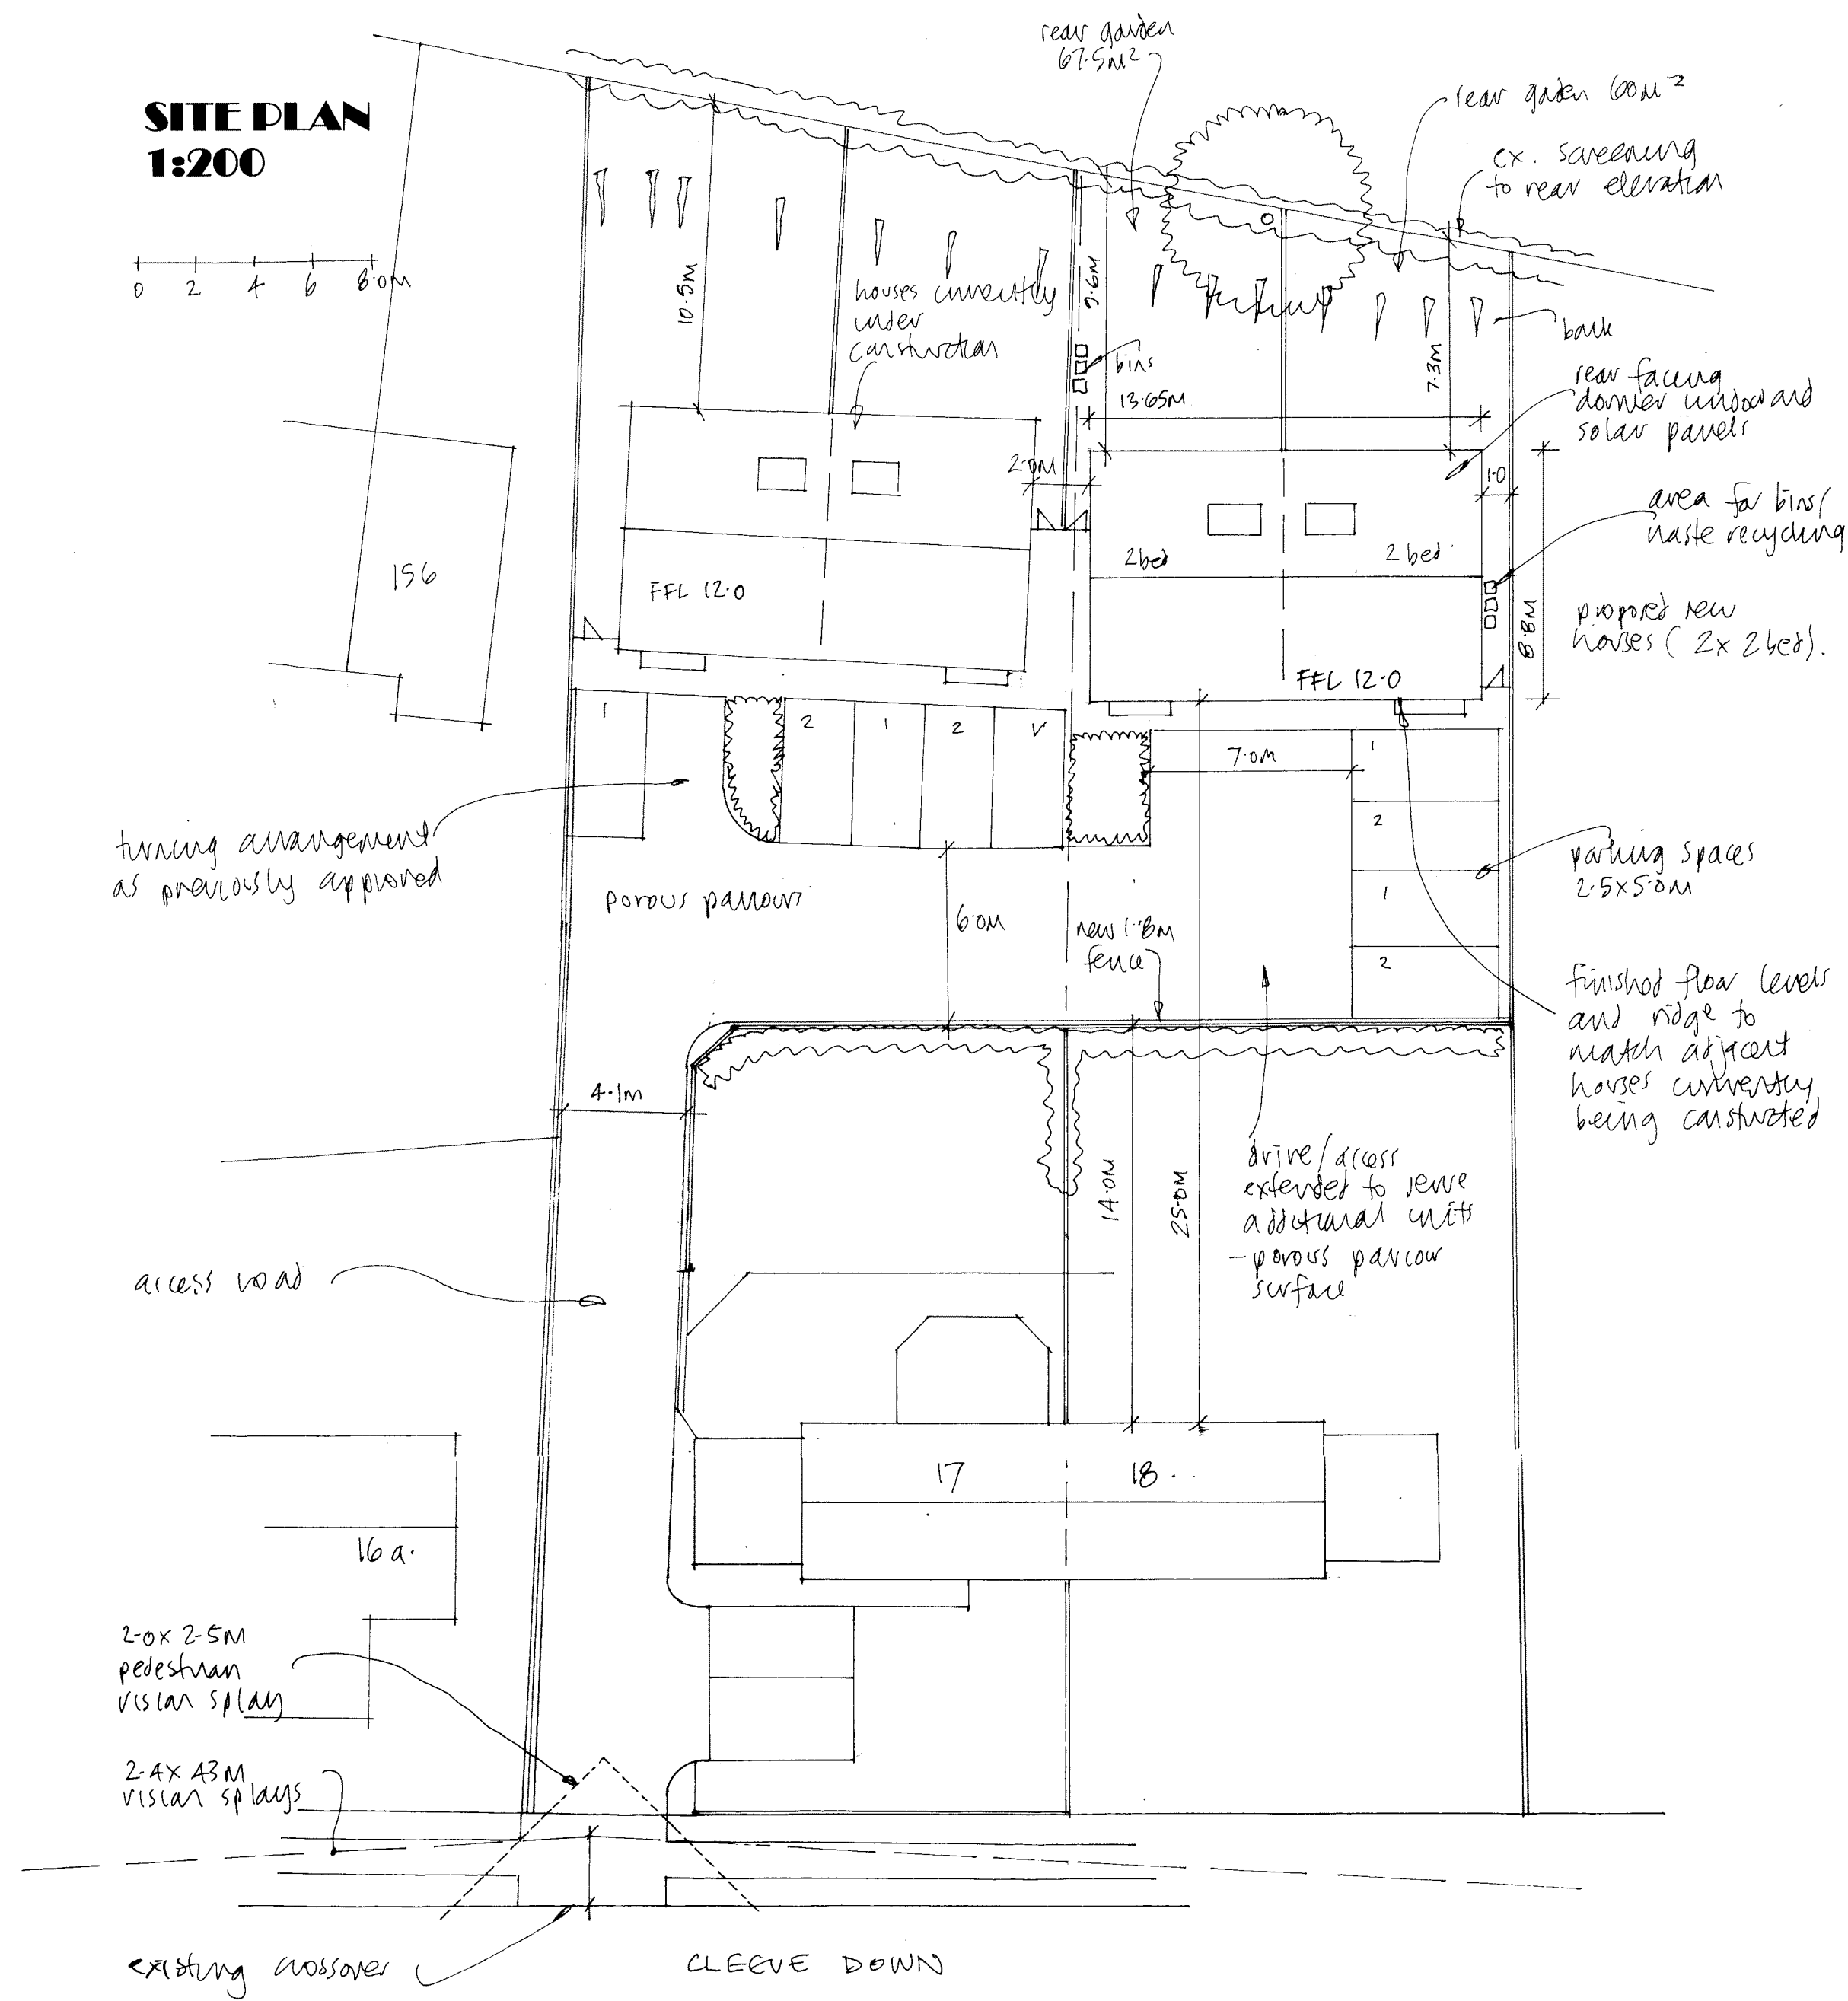

Persons viewing this mapping should contact Ordnance Survey copyright for advice where they wish to use Ordnance Survey mapping for their own use.

**SITE PLAN
1:200**

0 2 4 6 8m

**BLOCK PLAN
1:500**

**LOCATION PLAN
1:1250**

FIRST

LOFT

GROUND

**PROPOSED FLOOR PLANS
1:100**

Total floor area 130.66m²

REVISIONS:
A. Diner design amended
B. House amended to 2 bed.

FUSIONarchitecture Ltd

Orchard End
Hazeley Bottom
Hartley Wintney
Hampshire
RG27 8LU
Tel/Fax 01252 842026