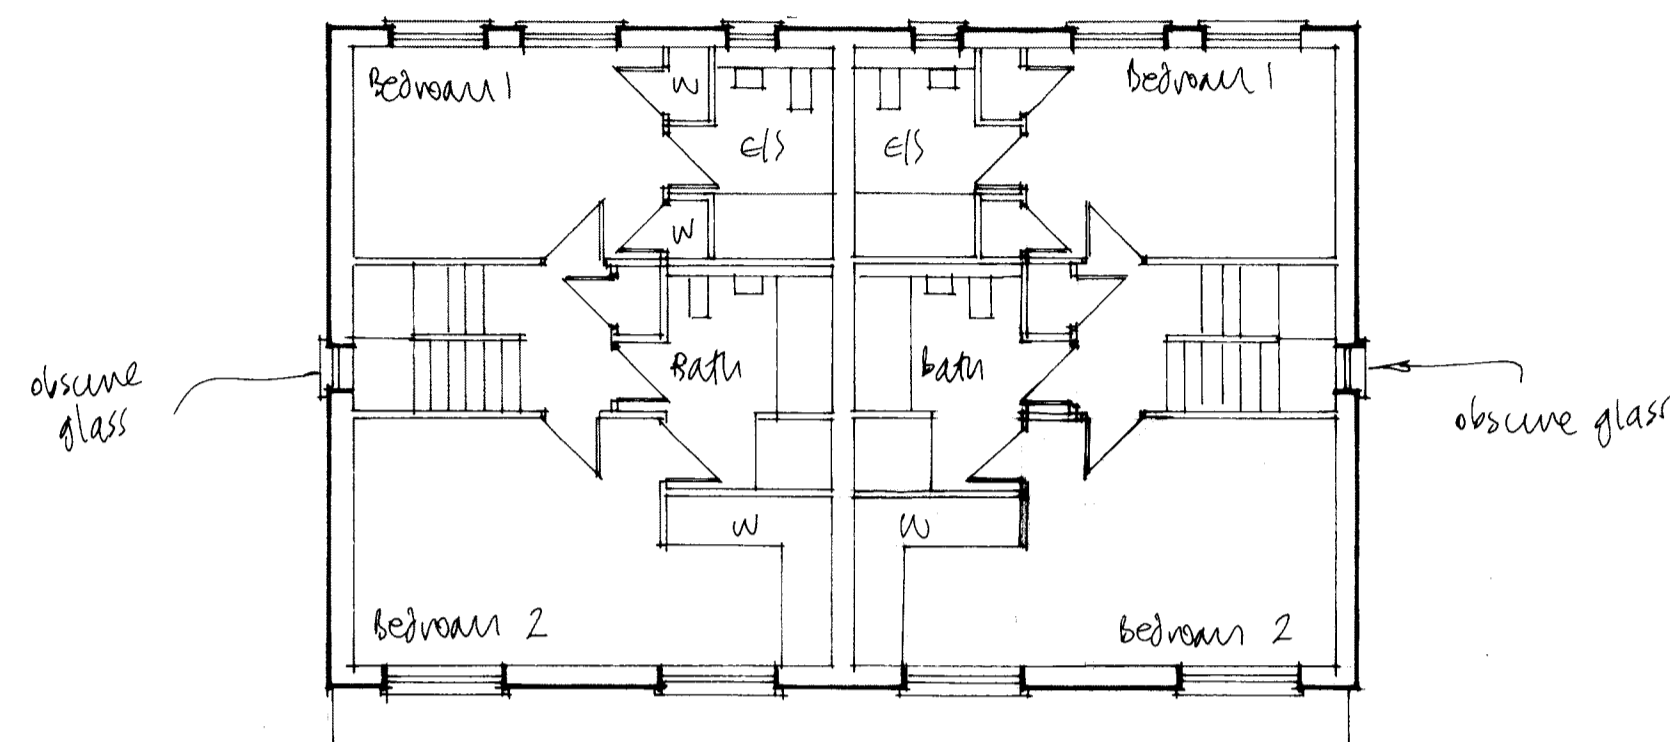

18 CLEEVE DOWN

Appendix 2

REVISIONS
A. House position amended.
B. House design amended.

FUSION Architecture Ltd	
Orchard End Hazeley Bottom Hartley Wintney Hampshire RG27 8LU Tel/Fax 01252 842026	
Job Title	
Two new houses at 18 Cleeve Down Goring on Thames RG8 0HB	
Client	
G. Stevenson	
Drawing Title	
Site, block and location plans	
Scale As shown	Dwg size ...A2
Drwg No. 1897/13	Rev
	E

FIRST

LOFT

GROUND

**PROPOSED FLOOR PLANS
1:100**

Total floor area 130.66m²

REVISIONS:
A. Diner design amended
B. House amended to 2 bed.

FUSIONarchitecture Ltd

Orchard End
Hazeley Bottom
Hartley Wintney
Hampshire
RG27 8LU
Tel/Fax 01252 842026