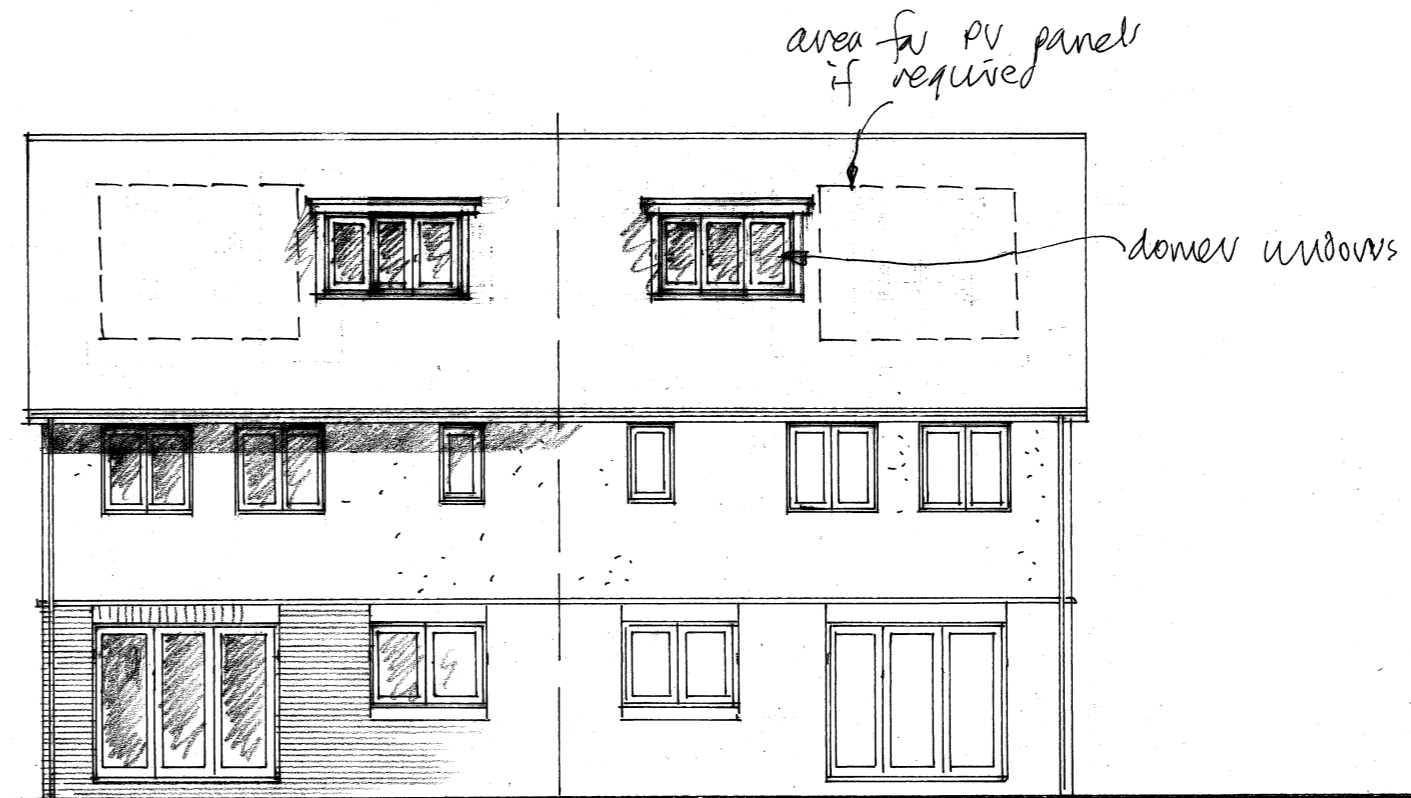

Job Title

Two new houses at
18 Cleeve Down
Goring on Thames
RG8 0HB

Client

G. Stevenson

Drawing Title

Proposed floor plans

Scale 1:100 Dwg size...A2

Drwg No. 1897/14

Rev
B

© Copyright remains with Fusion Architecture

18 CLEEVE DOWN

SIDE

REAR

**PROPOSED ELEVATIONS
1:100**

0 1 2 3 4m

REVISIONS:
A Dormer window design amended