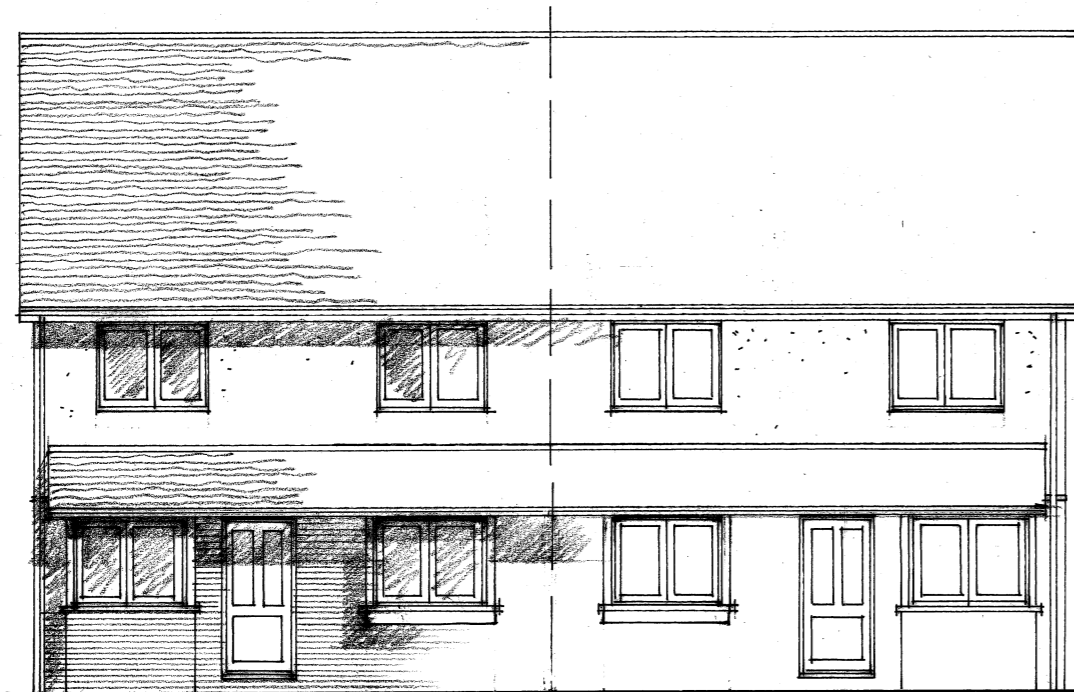

Rev
B

© Copyright remains with Fusion Architecture

18 CLEEVE DOWN

SIDE

REAR

**PROPOSED ELEVATIONS
1:100**

0 1 2 3 4m

REVISIONS:
A Dormer window design amended

G. Stevenson

Drawing Title

Proposed elevations

Scale 1:100

Dwg size...A2

Drwg No. 1897/15

Rev

A