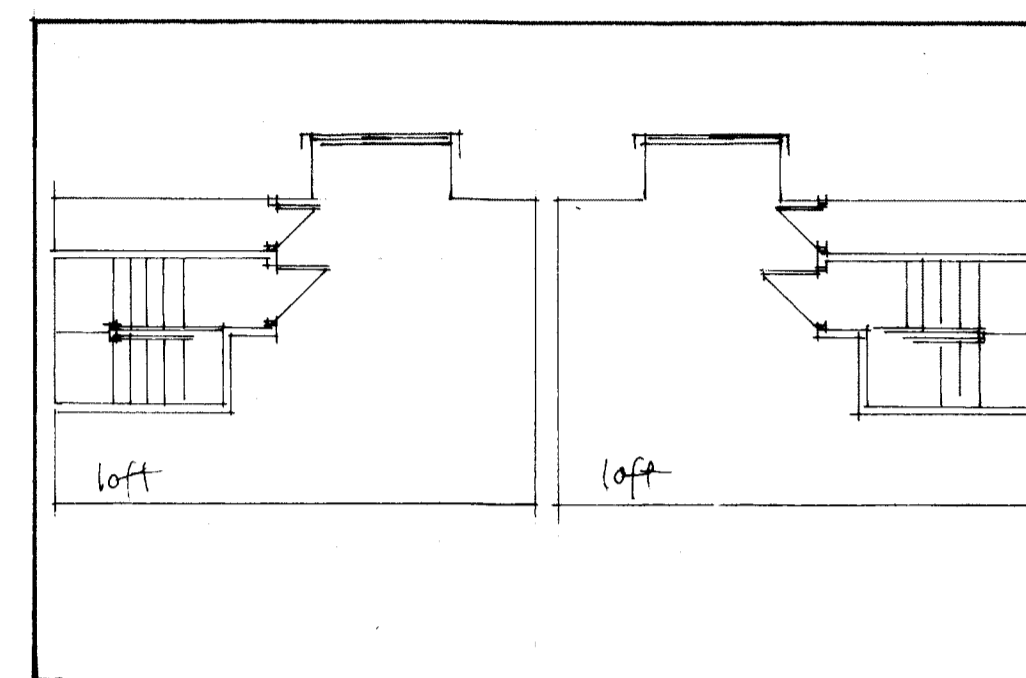

18 CLEEVE DOWN

Appendix 2

REVISIONS
A. House position amended.
B. House design amended.

FUSION Architecture Ltd	
Orchard End Hazeley Bottom Hartley Wintney Hampshire RG27 8LU Tel/Fax 01252 842026	
Job Title	
Two new houses at 18 Cleeve Down Goring on Thames RG8 0HB	
Client	
G. Stevenson	
Drawing Title	
Site, block and location plans	
Scale As shown	Dwg size ...A2
Drwg No. 1897/13	Rev
	E

FIRST

LOFT

GROUND

**PROPOSED FLOOR PLANS
1:100**

Total floor area 130.66m²

REVISIONS:
A. Diner design amended
B. House amended to 2 bed.

FUSIONarchitecture Ltd

Orchard End
Hazeley Bottom
Hartley Wintney
Hampshire
RG27 8LU
Tel/Fax 01252 842026