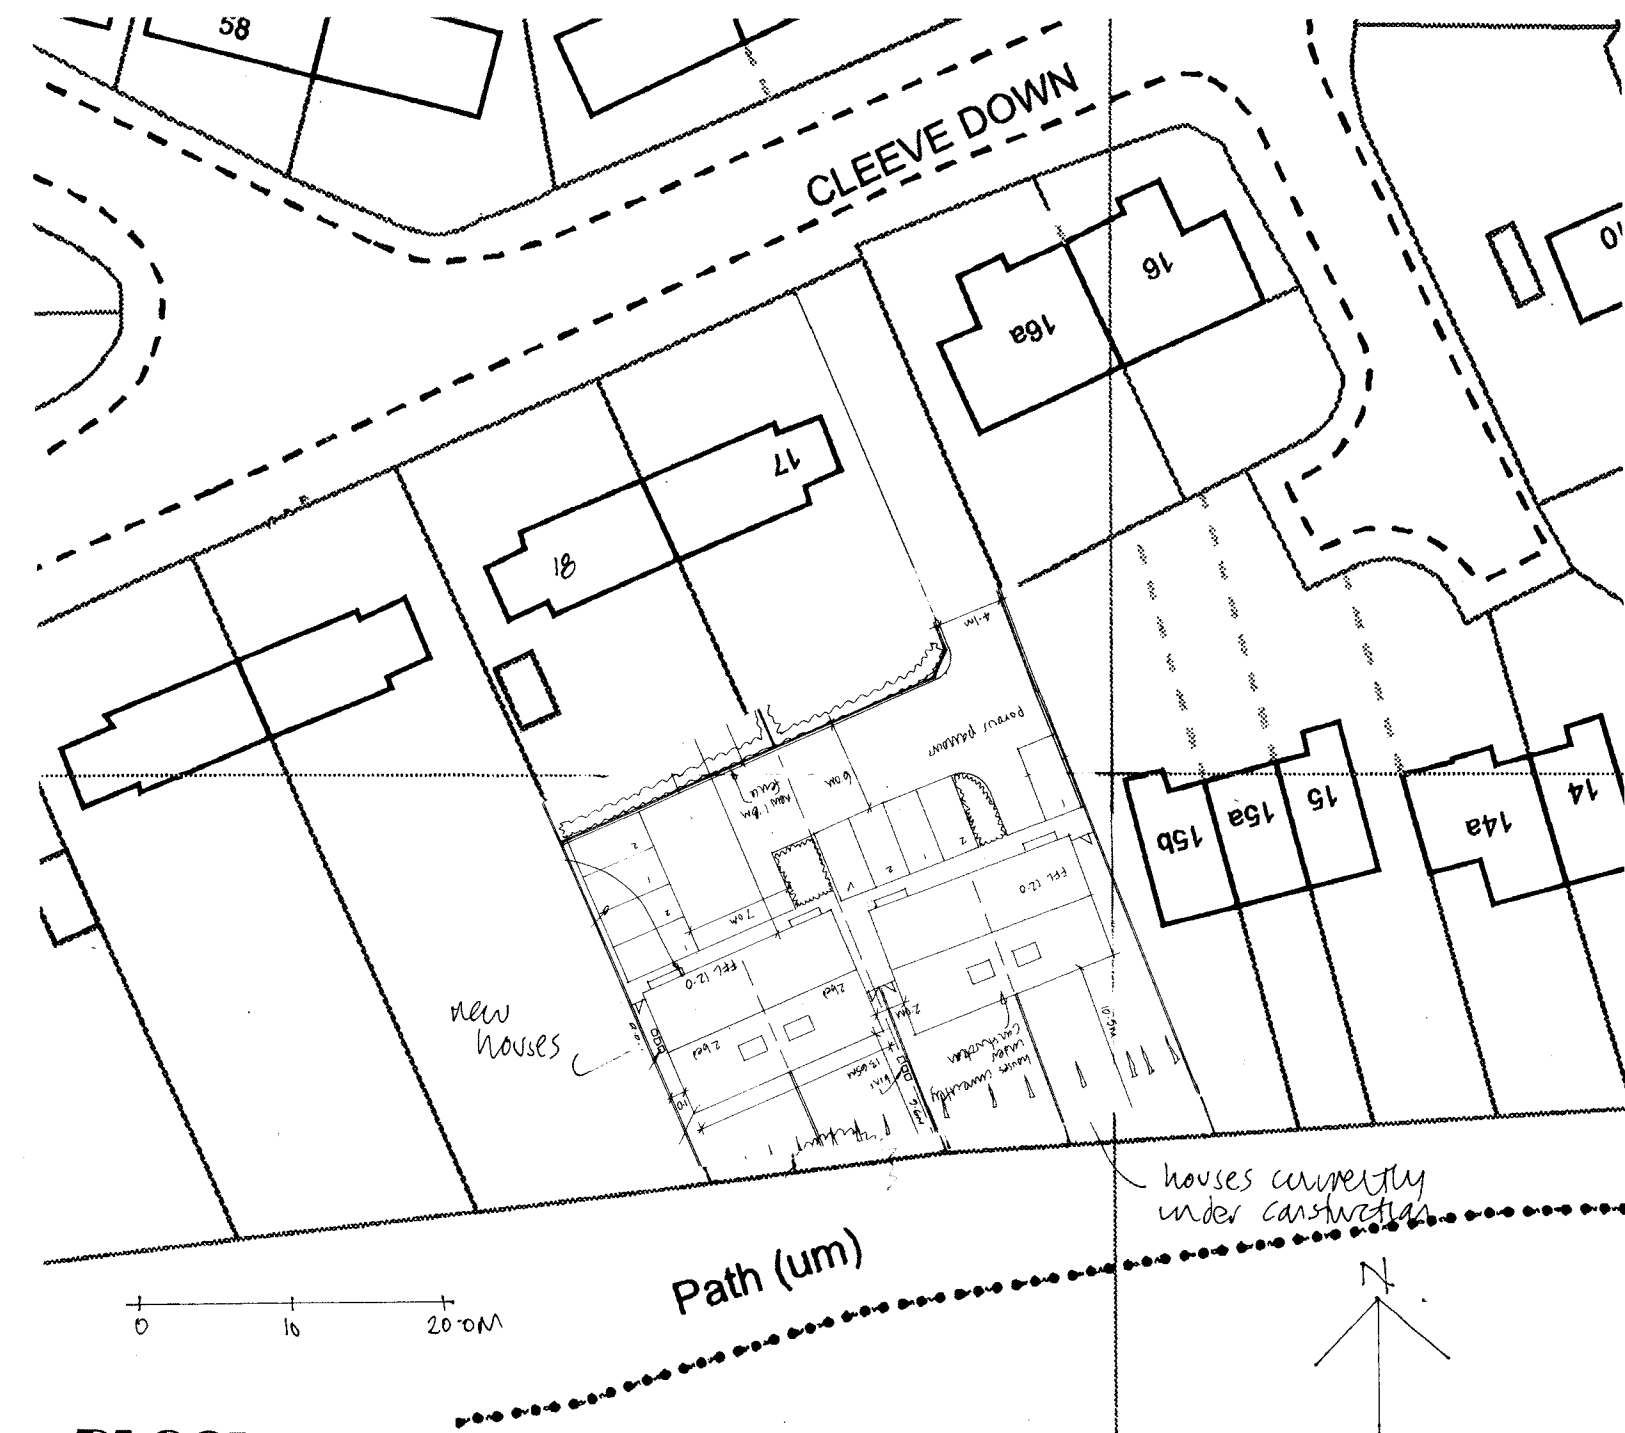

© Crown copyright and database rights 2017, Ordnance Survey 100018668

South and Vale GIS
 Printed on 21 September 2017
 at a scale of 1:1,630

South Oxfordshire District Council is licensed to use Ordnance Survey mapping for its own business use as a member of the Public Sector Mapping Agreement.

Persons viewing this mapping should contact Ordnance Survey copyright for advice where they wish to use Ordnance Survey mapping for their own use.

**SITE PLAN
1:200**

0 2 4 6 8m

**BLOCK PLAN
1:500**

**LOCATION PLAN
1:1250**

FIRST

LOFT

GROUND

**PROPOSED FLOOR PLANS
1:100**

Total floor area 130.66m²

REVISIONS:
A. Diner design amended
B. House amended to 2 bed.

FUSIONarchitecture Ltd

Orchard End
Hazeley Bottom
Hartley Wintney
Hampshire
RG27 8LU
Tel/Fax 01252 842026