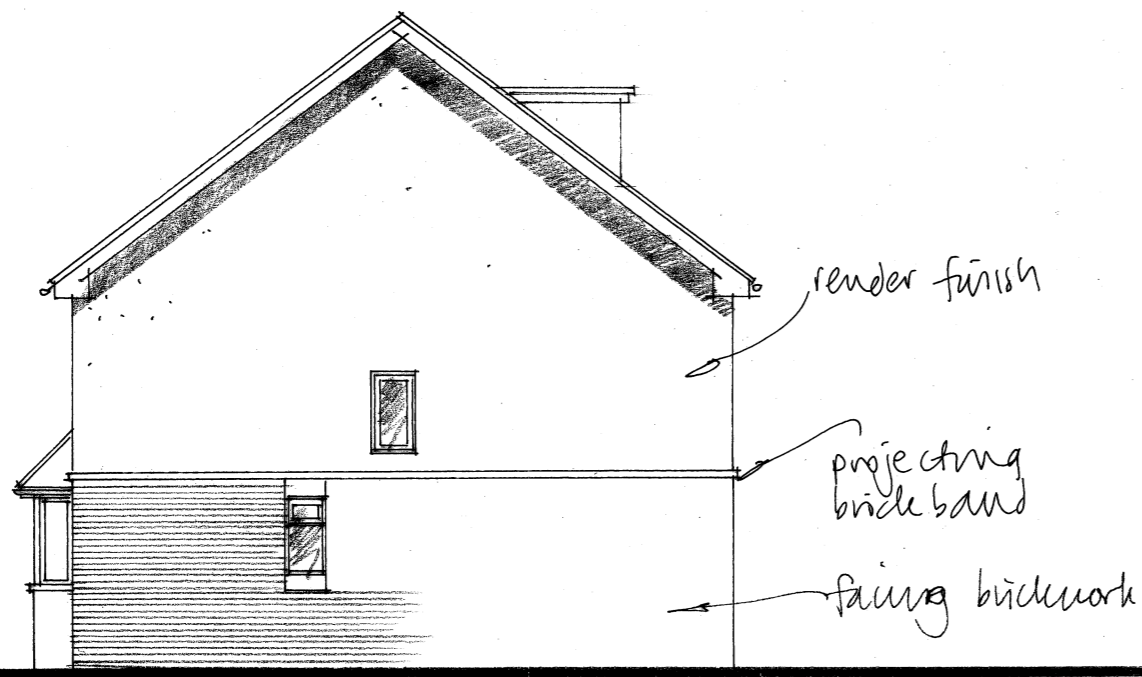

Job Title

Two new houses at
18 Cleeve Down
Goring on Thames
RG8 0HB

Client

G. Stevenson

Drawing Title

Proposed floor plans

Scale 1:100 Dwg size...A2

Drwg No. 1897/14

Rev
B

© Copyright remains with Fusion Architecture

18 CLEEVE DOWN

SIDE

REAR

**PROPOSED ELEVATIONS
1:100**

0 1 2 3 4m

REVISIONS:
A Dormer window design amended