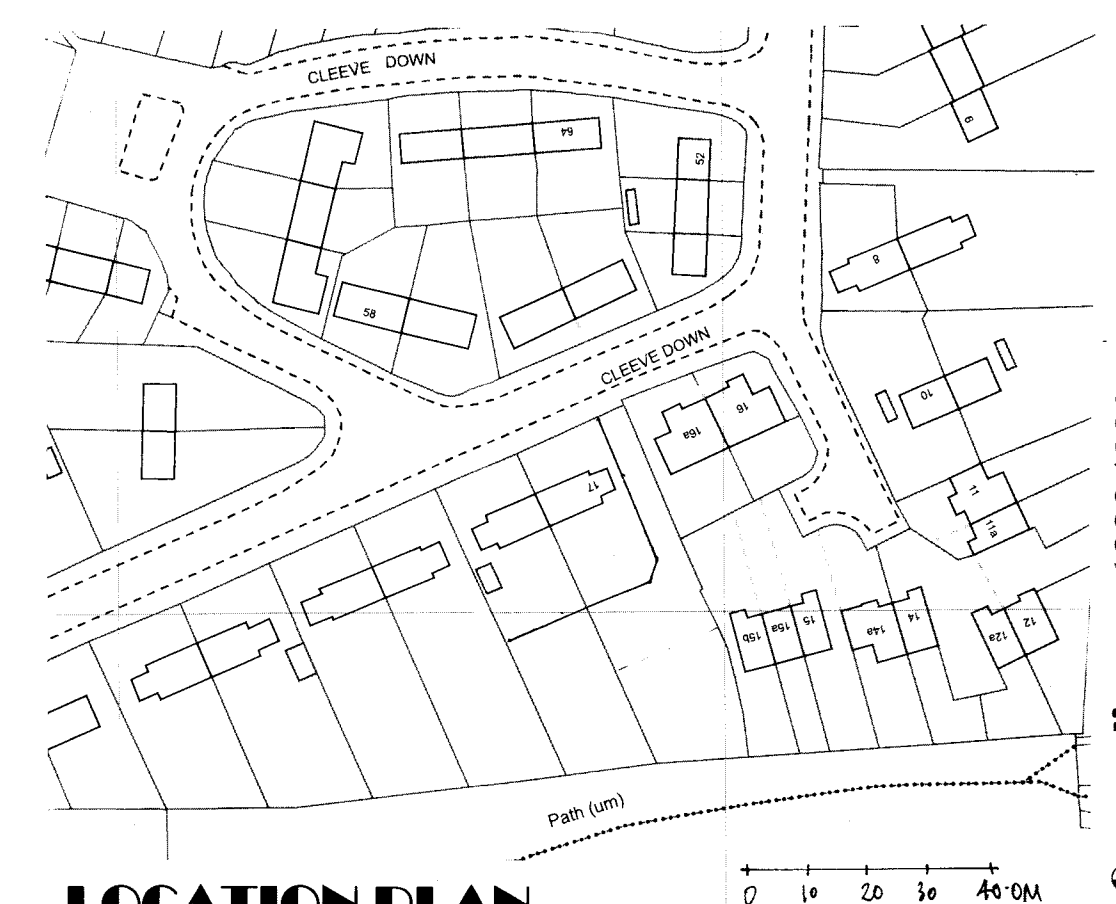

© Crown copyright and database rights 2017, Ordnance Survey 100018668

South and Vale GIS
 Printed on 21 September 2017
 at a scale of 1:1,630

South Oxfordshire District Council is licensed to use Ordnance Survey mapping for its own business use as a member of the Public Sector Mapping Agreement.

Persons viewing this mapping should contact Ordnance Survey copyright for advice where they wish to use Ordnance Survey mapping for their own use.

**SITE PLAN
1:200**

0 2 4 6 8m

**BLOCK PLAN
1:500**

**LOCATION PLAN
1:1250**

18 CLEEVE DOWN

Appendix 2

REVISIONS
A. House position amended.
B. House design amended.

FUSION Architecture Ltd	
Orchard End Hazeley Bottom Hartley Wintney Hampshire RG27 8LU Tel/Fax 01252 842026	
Job Title	
Two new houses at 18 Cleeve Down Goring on Thames RG8 0HB	
Client	
G. Stevenson	
Drawing Title	
Site, block and location plans	
Scale As shown	Dwg size ...A2
Drwg No. 1897/13	Rev
	E

FIRST

LOFT

GROUND

**PROPOSED FLOOR PLANS
1:100**

Total floor area 130.66m²

REVISIONS:
A. Diner design amended
B. House amended to 2 bed.

FUSIONarchitecture Ltd

Orchard End
Hazeley Bottom
Hartley Wintney
Hampshire
RG27 8LU
Tel/Fax 01252 842026