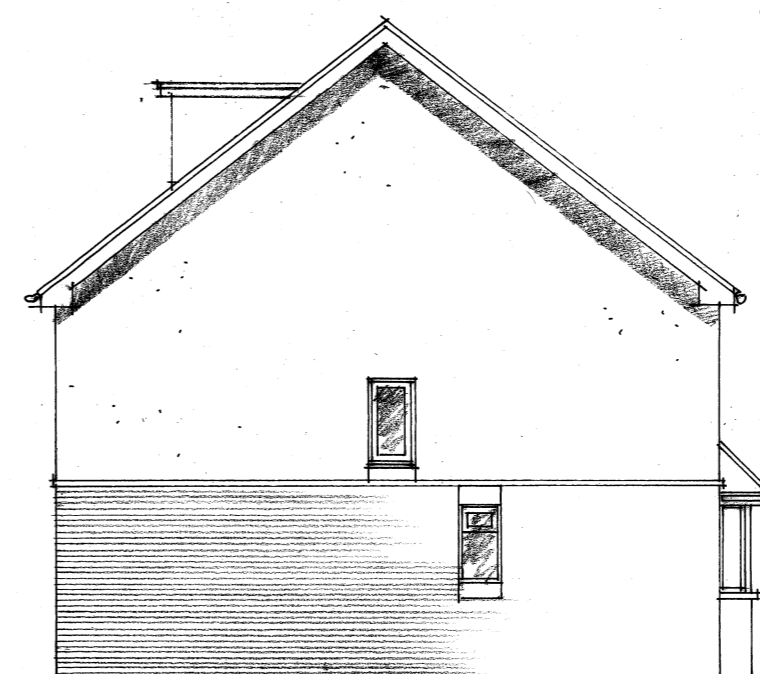

Rev
B

© Copyright remains with Fusion Architecture

18 CLEEVE DOWN

SIDE

REAR

**PROPOSED ELEVATIONS
1:100**

0 1 2 3 4m

REVISIONS:
A Dormer window design amended

FRONT

SIDE

18 CLEEVE DOWN

FUSIONArchitecture Ltd

Orchard End
Hazeley Bottom
Hartley Wintney
Hampshire
RG27 8LU
Tel/Fax 01252 842026

Job Title

Two new houses at
18 Cleeve Down
Goring on Thames
RG8 0HB

Client

G. Stevenson

Drawing Title

Proposed elevations

Scale 1:100

Dwg size...A2

Drwg No. 1897/15

Rev

A