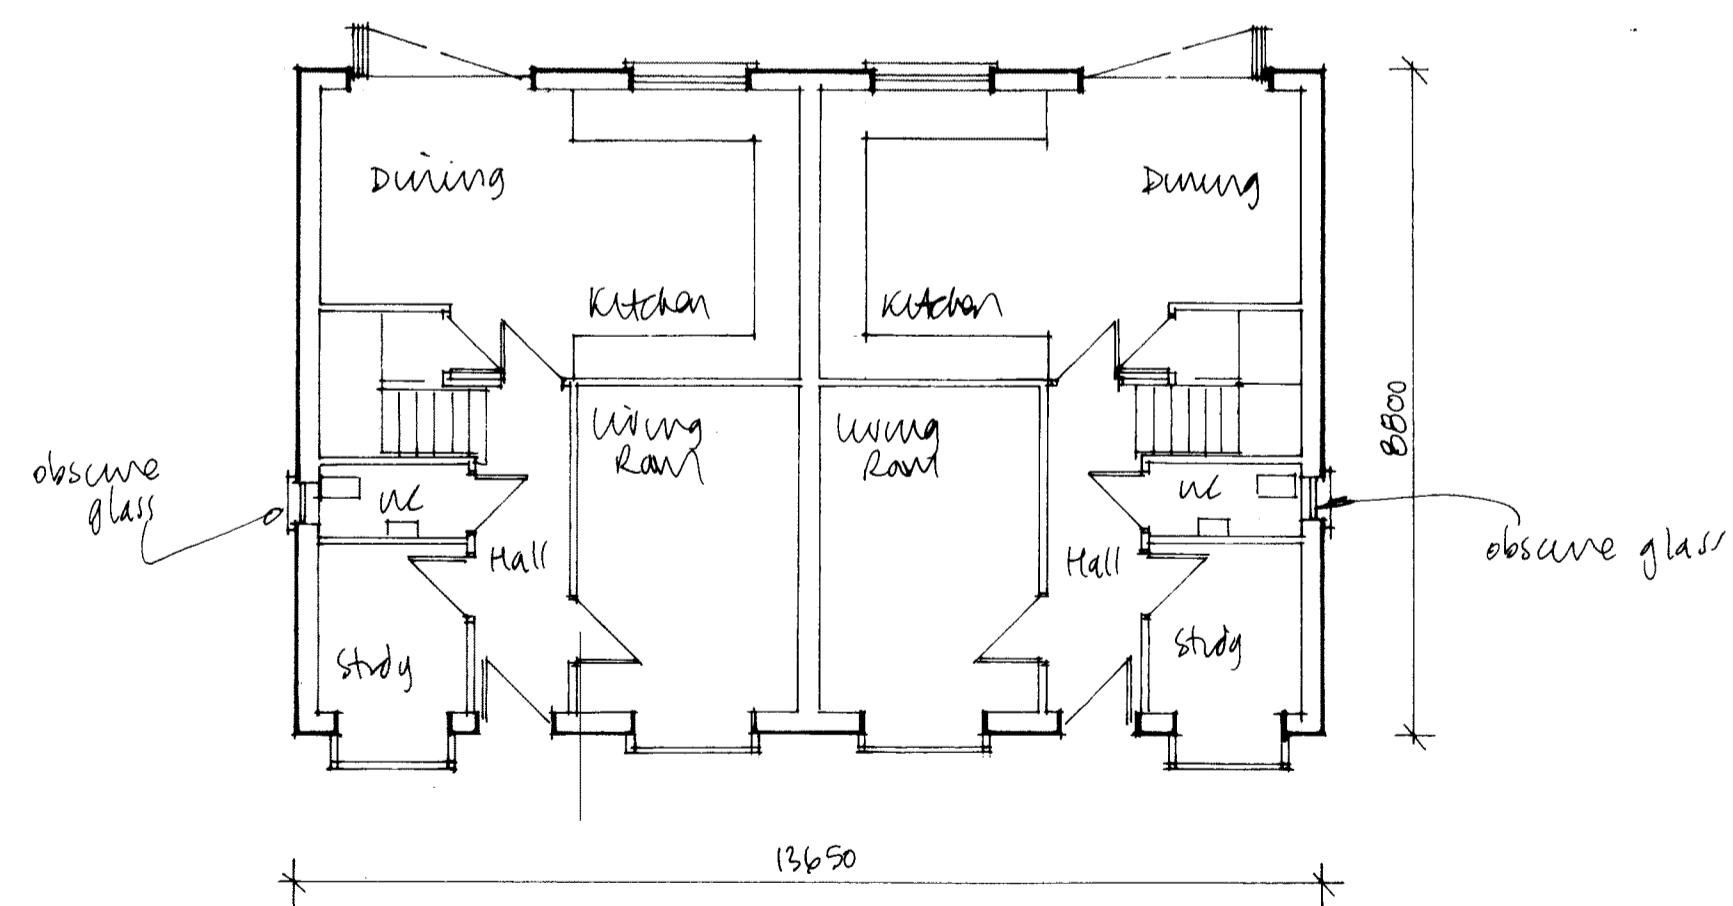

18 CLEEVE DOWN

Appendix 2

REVISIONS
A. House position amended.
B. House design amended.

FUSION Architecture Ltd	
Orchard End Hazeley Bottom Hartley Wintney Hampshire RG27 8LU Tel/Fax 01252 842026	
Job Title	
Two new houses at 18 Cleeve Down Goring on Thames RG8 0HB	
Client	
G. Stevenson	
Drawing Title	
Site, block and location plans	
Scale As shown	Dwg size ...A2
Drwg No. 1897/13	Rev
	E

FIRST

LOFT

GROUND

**PROPOSED FLOOR PLANS
1:100**

Total floor area 130.66m²

REVISIONS:
A. Diner design amended
B. House amended to 2 bed.

FUSIONarchitecture Ltd

Orchard End
Hazeley Bottom
Hartley Wintney
Hampshire
RG27 8LU
Tel/Fax 01252 842026

Job Title

Two new houses at
18 Cleeve Down
Goring on Thames
RG8 0HB

Client

G. Stevenson

Drawing Title

Proposed floor plans

Scale 1:100 Dwg size...A2

Drwg No. 1897/14

G. Stevenson

Drawing Title

Proposed elevations

Scale 1:100

Dwg size...A2

Drwg No. 1897/15

Rev

A